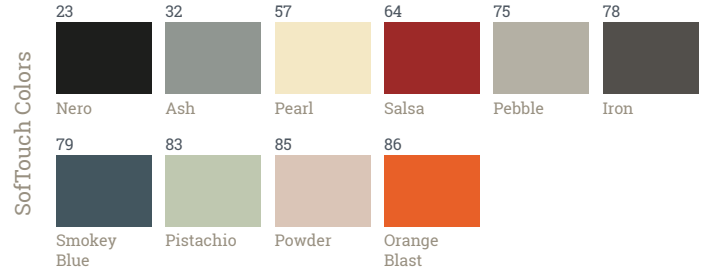

# Build Your Sku

BDL-6883- A ##  
Metal SofTouch

BDL-6883-W64  
Example

**Cushion Colors**  
 Cushion available as an upgrade.  
 Add sku below to your order.

<b>Available Colors</b>	3 Metal, 10 SofTouch
<b>Finish</b>	Powder-Coated Steel & SofTouch
<b>Primary Material</b>	Metal
<b>Drawer Front Material</b>	SofTouch or Metal
<b>Cushion Material</b>	Fabric
<b>Style</b>	Modern