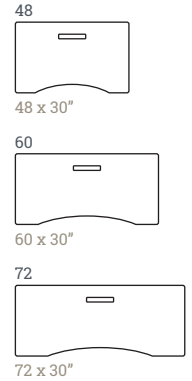

Features

Electric Sit/Stand, Two Person Workstation

3 Sizes Available

Bamboo or SofTouch Tabletops Included

Upgrade with Fella Privacy/Modesty Panels

Warranty *Limited 5 Years

Assembled Dimensions

	48" Tabletop	60" Tabletop	72" Tabletop
Product Weight	216 Lbs.	246 Lbs.	262 Lbs.
Min Height	24"	24"	24"
Max Height	48"	48"	48"
Tabletop Width	48"	60"	72"
Tabletop Depth	30"	30"	30"
Total Depth	65"	65"	65"

Build Your Sku

BDL-7078-## A ##
Size Frame Tabletop

BDL-7078-48WBD
Example

Frame Colors

Tabletop Sizes

Bamboo Colors

Tabletop Finishes

SofTouch Colors

Carton Width 48" Tabletop: 34 / 34 / 8 / 8 Inches; 60" Tabletop: 34 / 34 / 8 / 8 Inches; 72" Tabletop: 34 / 34 / 8 / 8 Inches

Carton Depth 48" Tabletop: 3 / 3 / 32 / 32 Inches; 60" Tabletop: 3 / 3 / 32 / 32 Inches; 72" Tabletop: 3 / 3 / 32 / 32 Inches