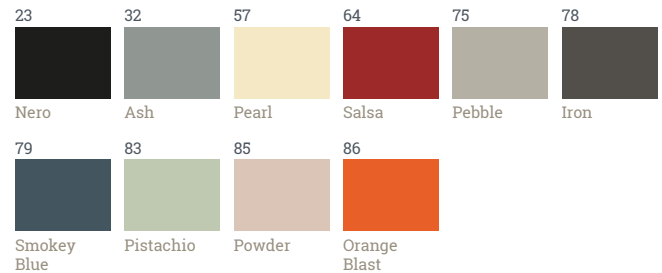

Build Your Sku

BDL-7078-## A ##
Size Frame Tabletop

BDL-7078-48WBD
Example

Frame Colors

Tabletop Sizes

Bamboo Colors

Tabletop Finishes

SofTouch Colors

Available Colors

3 Frame, 10 SofTouch, 2 Bamboo

Product Build

Finish Powder-Coated Steel, SofTouch or Bamboo

Frame Material Steel

Tabletop Material SofTouch or Bamboo

Style Modern

Pack Quantity 1