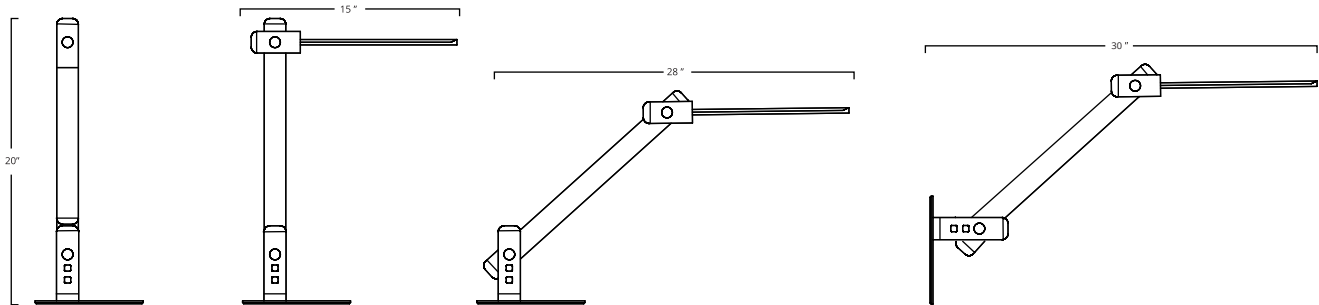

Lysa

Frasch was founded on the belief that creating healthy and beautiful office environments leads to happier and highly motivated workforce.

Lysa

Minimal LED Task Lamp

An award winning, adjustable, multi-purpose LED task light that adjusts for a range of applications. The lightweight lamp can be placed on a tabletop or mounted to a wall or partition adjacent to a work surface.

Features

- Fully Adjustable Desk Lamp Height and Angles**
- 6063 Anodized Extruded Aluminum Body for Durability**
- Integrated USB Charger**
- Table Base or Vertical Surface Mount**
- 12V LED Three Light Intensity Settings**
- 3000K/4000K/5000K Color Temperatures**
- Warranty** *Limited 5 Years

Assembled Dimensions

Product Weight	2 Lbs.
Height	24"
Max Width	28"
Max Depth	5"

Finishes

Product Build

Available Colors	Black, Silver, Red, Gold
Finish	Anodized Aluminum
Base Material	Steel
Power	AC110-240V

Assembly Shipping

Carton Quantity	6
Assembly Required	No
Manufacturing Country	China
Carton or Pallet?	Carton
Lead Time Days	5
Shipping Weight	3 Lbs.
Carton Height	20"
Carton Width	6"
Carton Depth	6"

*Frasch warrants all products to be free of defects in materials and craftsmanship for five-years from the date of purchase to the original customer. See our Terms and Warranties sheet for full details.