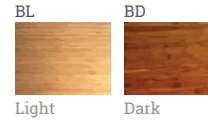

Frame Colors

Bamboo Colors

Tabletop Finishes

SofTouch Colors

Available Colors 3 Frame, 10 SofTouch, 2 Bamboo

Finish Powder-Coated Steel, SofTouch or Bamboo

Frame Material Steel, Gas Piston

Tabletop Material SofTouch or Bamboo