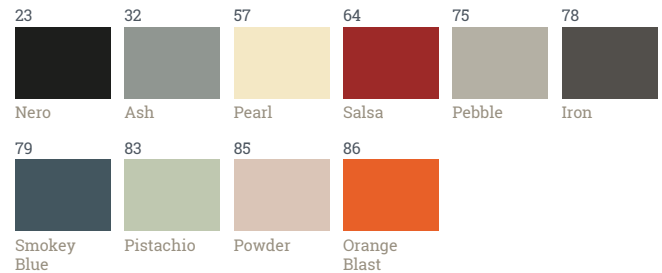

Frame Colors

Bamboo Colors

Tabletop Finishes

SofTouch Colors

Available Colors 3 Frame, 10 SofTouch, 2 Bamboo

Finish Powder-Coated Steel, SofTouch or Bamboo

Frame Material Steel, Gas Piston

Tabletop Material SofTouch or Bamboo