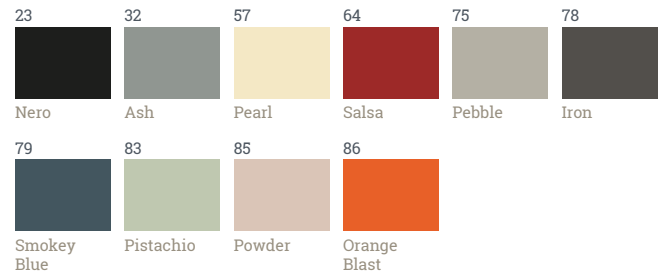

Frame Colors

Bamboo Colors

Tabletop Finishes

SofTouch Colors

Solo

Sit/Stand Workstation

This sit/stand office desk is the perfect solution for a healthy and beautiful business or home office. Solo desks combine a high-quality commercial-grade Swedish made electric sit-stand frame, with a natural, environmentally friendly bamboo top. The ultra-quiet dual motor has a lift capacity of 275 pounds with a range from 24 inches to 48 inches. Your choice of a 100% bamboo table top has a UV coating that beautifully accents the natural grain of the wood or choose one of our optional SofTouch finishes for your tabletop.