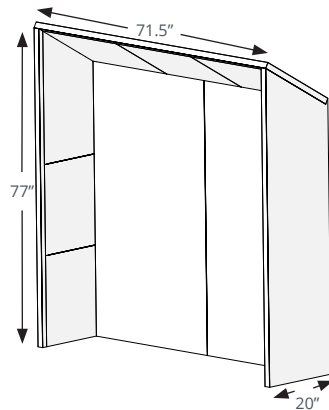

HOODIE | PRIVACY POD

HOODIE wraps its inhabitants in privacy. Large enough to accommodate two seats or a long bench, it is the perfect addition to lobbies, classrooms or hallways as a resting place or waiting area. Its simple construction makes HOODIE intuitive to assemble and light enough to move if being used in a collaborative or transitional space.

Narrow