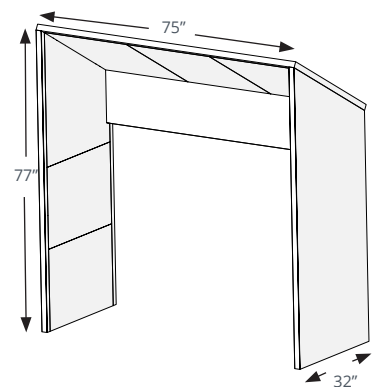

## Dimensions

Narrow:

LENGTH 71.5"  
WIDTH 71.5"  
HEIGHT 70"

Wall:

LENGTH 40"  
WIDTH 25"  
HEIGHT 53"

Open Back:

LENGTH 75"  
WIDTH 32"  
HEIGHT 77"

## HOODIE | PRIVACY POD

HOODIE wraps its inhabitants in privacy. Large enough to accommodate two seats or a long bench, it is the perfect addition to lobbies, classrooms or hallways as a resting place or waiting area. Its simple construction makes HOODIE intuitive to assemble and light enough to move if being used in a collaborative or transitional space.

Narrow

Wall

Open Back