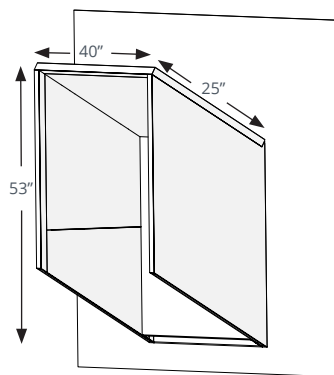

Dimensions

Narrow:

LENGTH 71.5"
WIDTH 71.5"
HEIGHT 70"

Wall:

LENGTH 40"
WIDTH 25"
HEIGHT 53"

Open Back:

LENGTH 75"
WIDTH 32"
HEIGHT 77"

Colors:

• 36 color options

Need a price?

Frasch.com/quotes

HOODIE | PRIVACY POD

HOODIE wraps its inhabitants in privacy. Large enough to accommodate two seats or a long bench, it is the perfect addition to lobbies, classrooms or hallways as a resting place or waiting area. Its simple construction makes HOODIE intuitive to assemble and light enough to move if being used in a collaborative or transitional space.

Wall