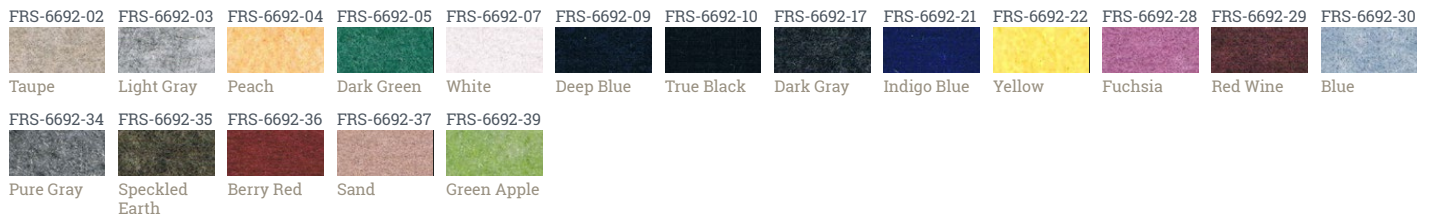

Melo

Acoustical Wall Art with Bluetooth Speaker

Did you hear that? The walls are singing! Introducing Melo – a wall acoustics solution with built-in speakers to play anything you want – ambient sound, your favorite playlist or 80's hits.

A set of Fella acoustical tiles form the hex shaped pattern, with a Bluetooth embedded speaker ready to go. Just mount to the wall, connect and press play from your favorite device.

Features

Design-Oriented, Fella Acoustical Felt Tiles

No Visible Speaker, Just Your Favorite Music

Fella Felt is Available in Many Colors

Speaker Connects via Bluetooth & has a 12-Hour Battery Life

Can be Incorporated into an Acoustical Wall, or Stand Alone

Easy to Mount and Removable

Warranty *Limited 5 Years

Assembled Dimensions

Product Weight 10 Lbs.

Height 15"

Max Width 13"

Max Depth 2"

Product Build

Available Colors 18

Finish Fella

Frame Material Fella

Style Modern

Assembly Shipping

Pack Quantity 1

Assembly Required Yes

Type of Assembly Flat Pack

Manufacturing Country USA

Ship Type Small Parcel

Carton or Pallet? Carton

Lead Time Days 5

Number of Boxes 1

Shipping Weight 12 Lbs.

Carton Height 16"

Carton Width 15"

Carton Depth 3"

Fella Colors