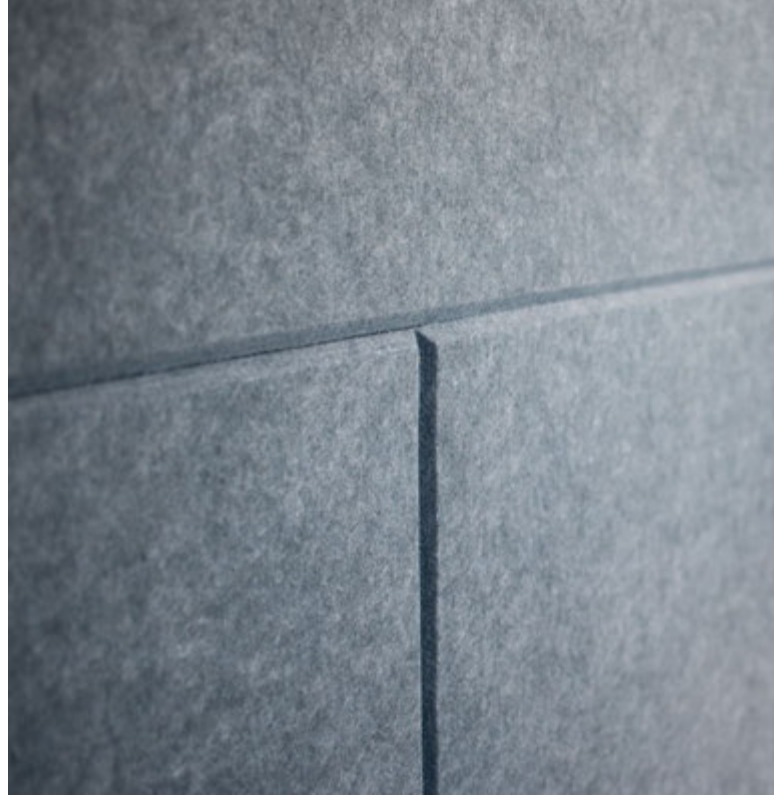

BRIK

Acoustical Panel

When struggling with echos and sound transfer between offices and conference rooms; a custom designed BRIK wall can mitigate these problems while adding a beautiful accent wall.

Designed with Air Cavity for Max Acoustical Performance

Fella Felt is Available in Many Colors

Chamfered Edges

Multiple Designs

Warranty *Limited 5 Years

Features

Product Weight 1 Lbs.

Height 2'

Max Width 4'

Thickness 9mm

Assembled Dimensions

Country of Origin USA

Material Fella

Frame Material None

Product Build

9mm Fella Color Guide

fräsch!

* Two-year limited warranty guarantees all of our products are free from defects in the materials and maintain their quality of craftsmanship. See our "Terms and Warranties" sheet for full details.

609 112th St, Suite A
Arlington, TX 76011