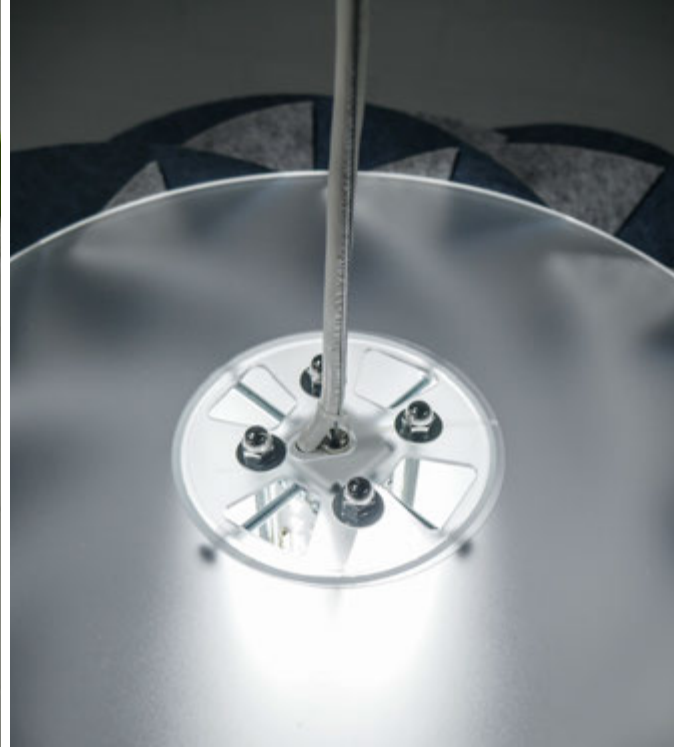

TORI

Frasch was founded on the belief that creating healthy and beautiful office environments leads to a happier and highly motivated workforce.

TORI

Acoustical Light Fixture

Crafted with a modern aesthetic in mind, this light fixture meshes two acoustical felt colors for a character like no other. Pick from our 25 felts colors to make it something unique to either fit in or stand out in your space. Featuring a single cord suspension motif.

Playful, yet Intricate Lights and Shadows Created by the Fixtures Designs

Weave like Design for Modern Feel

Special Statement Piece

Easy to Install

Warranty *Limited 5 Years

Country of Origin USA

Product Weight 11 lbs.

Max Height 16"

Max Width 31"

Depth 31"

Available Colors 25

Material - Lamp Shade PET, Birch Ply, LED light, Acrylics

Lighting 3000 Lumen
UL-certified

9mm Fella Color Guide

* Five-year limited warranty guarantees all of our products are free from defects in the materials and maintain their quality of craftsmanship. See our "Terms and Warranties" sheet for full details.