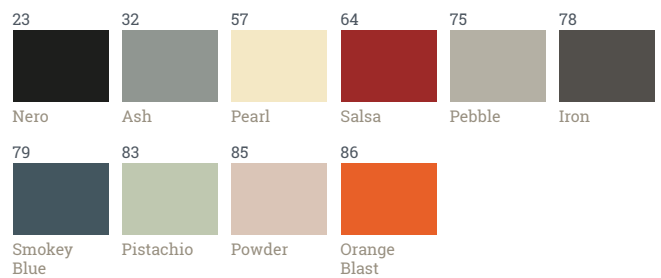

Available Colors 25

Material PET, Linoleum, Birch Ply

Frame None

SoftTouch Colors - Tabletop

9mm Fella Colors - Raising Foot

* Five-year limited warranty guarantees all of our products are free from defects in the materials and maintain their quality of craftsmanship. See our "Terms and Warranties" sheet for full details.