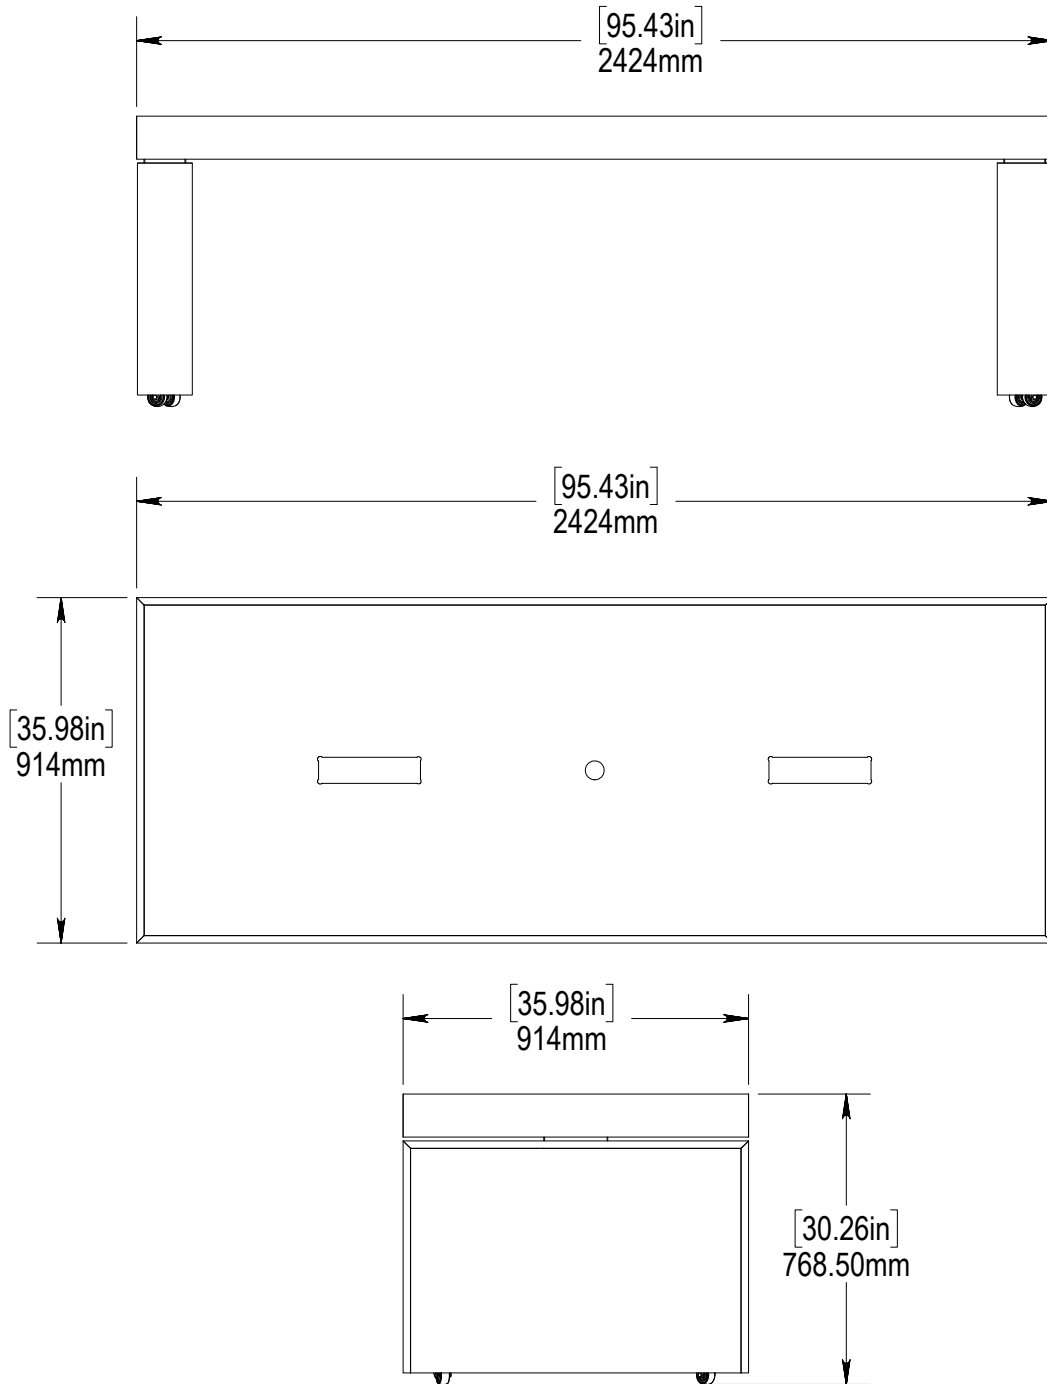

Warranty *Limited 5 Years

Country of Origin USA

Assembled Dimensions

Product Weight 350 lbs.

Max Height 29" - 47"

Max Width 95"

Depth 46"

Product Build

Dimensions

Dimensions