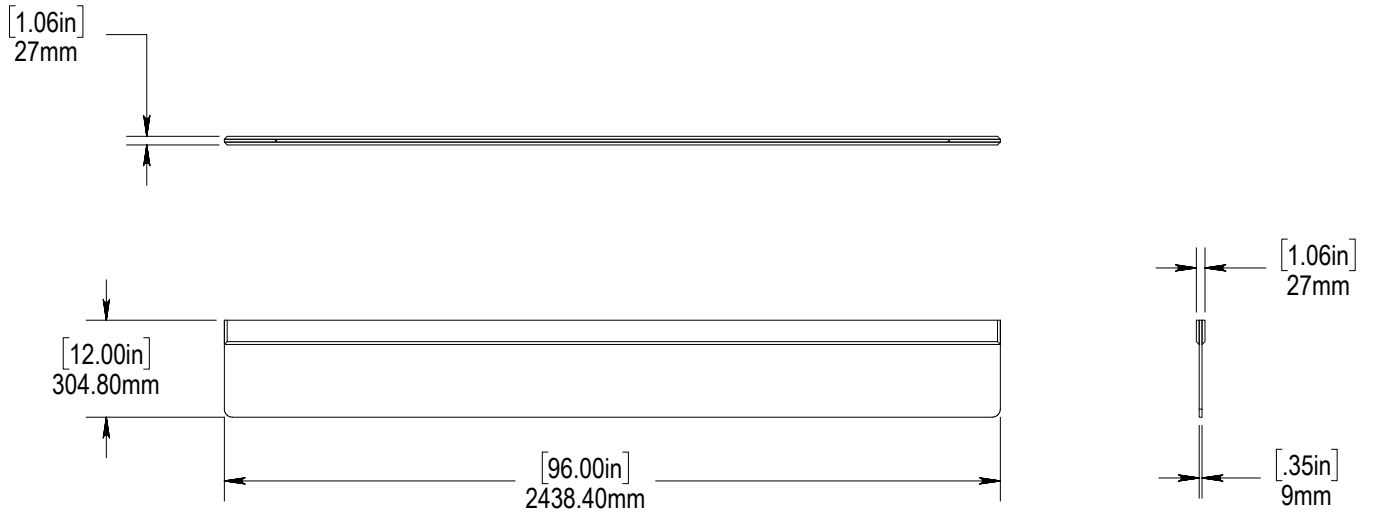

| | | |
|---------------|---|--|
| Features | Made from Recycled PET Felt | |
| | Designed to Optimize Sound Absorption | |
| | Available in Many Colors and Shapes | |
| | Easy Install and Care | |
| Dimensions | Warranty | *Limited 2 Years |
| | Product Weight | 4' Baffle: 8 Lbs. 8' Baffle: 14 Lbs. |
| | Length <small>*Custom sizes available</small> | 4' 8' |
| | Width | 9mm |
| | Height <small>*Custom sizes available</small> | 12", 16", 24" |
| Product Build | Available Colors | 25 |
| | Material | PET |
| | Country of Origin | USA |

Installation Embedded 1/4-20 threaded inserts built into SKINNY BAFL allow for easy installation into standard unistrut channel using a coupler nut (included) that can be tightened by hand (no tools required).

Dimensions

Dimensions