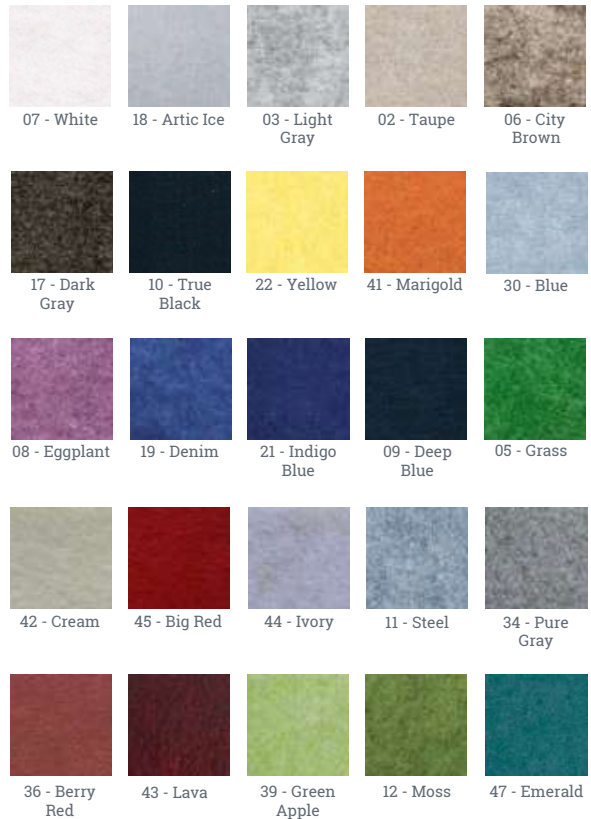

9mm Fella Color Guide

* Two-year limited warranty guarantees all of our products are free from defects in the materials and maintain their quality of craftsmanship. See our "Terms and Warranties" sheet for full details.