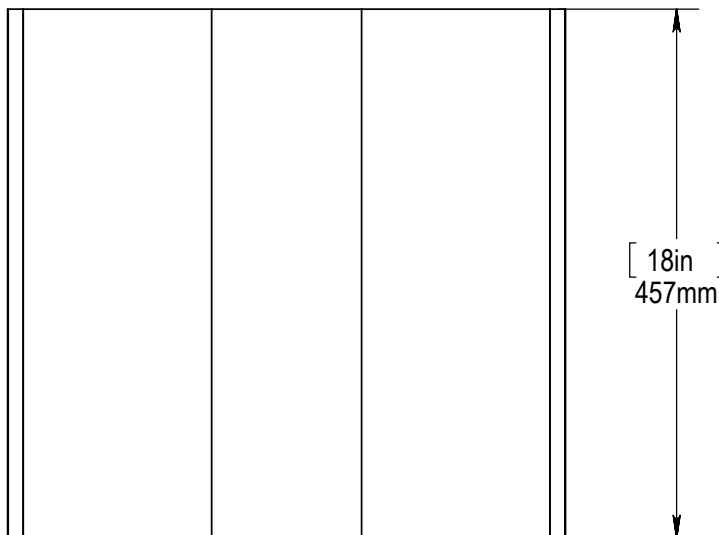

TEARDROP - SMALL Dimensions