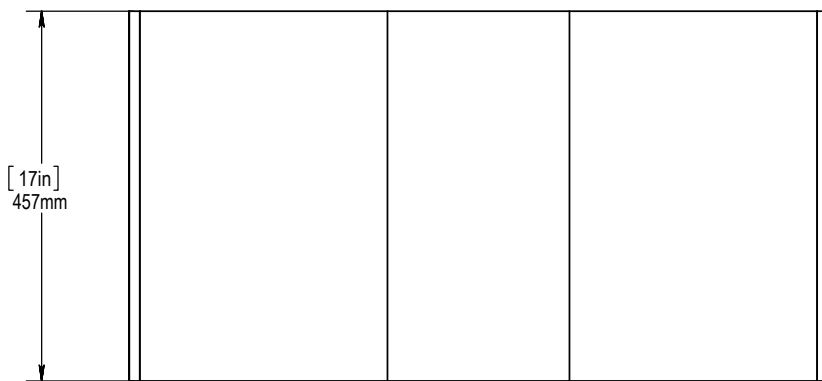

TEARDROP - LARGE Dimensions