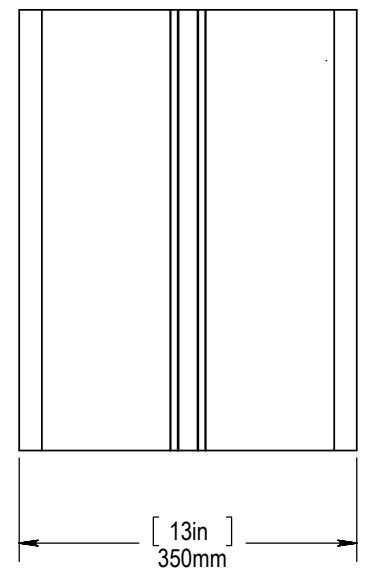

**Application** Ceiling Suspended

**Styles** Type 1: Solid  
Type 2: With Pattern

**Dimensions** Small: 19"L x 11"W x 18"H  
Medium: 27"L x 14"W x 18"H  
Large: 34"L x 18"W x 18"H  
Extra Large: 58"L x 30"W x 24"H

**Hardware** Two hanging points to connect the teardrop to the ceiling, Aircraft cable or threaded rod can be used to maximize the stability of the installation.

Lighting Specifications	S	M	L	XL
Light Disk Size	7" Dia	11" Dia	15" Dia	24" Dia
Light Wattage	15W	28W	40W	40W
Color Temperature	3000K	3000K	3000K	3500K
LED Dimmability	0-10V	0-10V	0-10V	0-10V
Lumens	1000	1700	2500	3800
Voltage	120V	120V	120V	AC120-277V

## TEARDROP - SMALL Dimensions

## TEARDROP - MEDIUM Dimensions