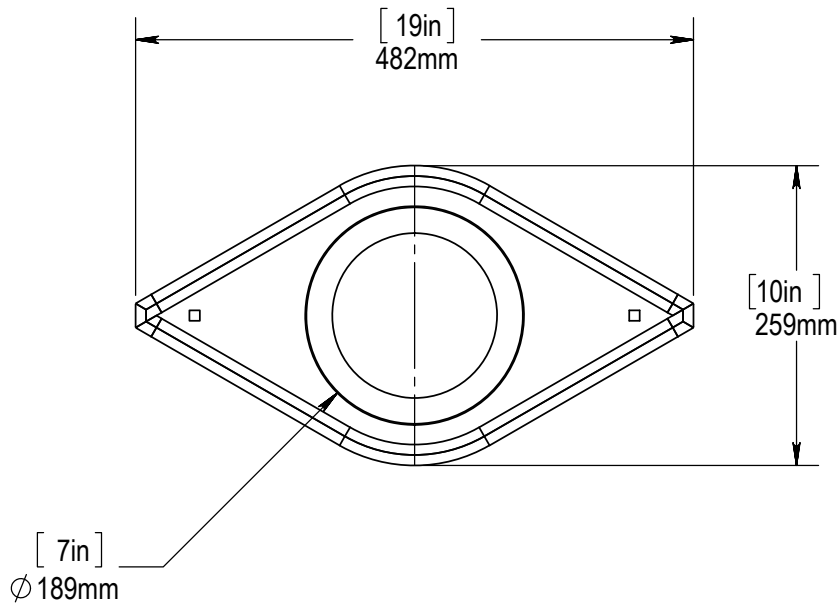

**Application** Ceiling Suspended

**Styles** Type 1: Solid  
Type 2: With Pattern

**Dimensions** Small: 19"L x 11"W x 18"H  
Medium: 27"L x 14"W x 18"H  
Large: 34"L x 18"W x 18"H  
Extra Large: 58"L x 30"W x 24"H

**Hardware** Two hanging points to connect the teardrop to the ceiling, Aircraft cable or threaded rod can be used to maximize the stability of the installation.

Lighting Specifications	S	M	L	XL
Light Disk Size	7" Dia	11" Dia	15" Dia	24" Dia
Light Wattage	15W	28W	40W	40W
Color Temperature	3000K	3000K	3000K	3500K
LED Dimmability	0-10V	0-10V	0-10V	0-10V
Lumens	1000	1700	2500	3800
Voltage	120V	120V	120V	AC120-277V

## TEARDROP - MEDIUM Dimensions