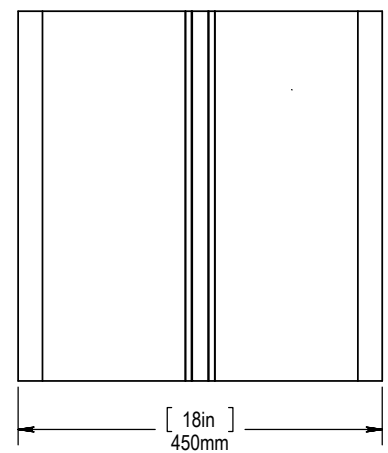

TEARDROP - LARGE Dimensions