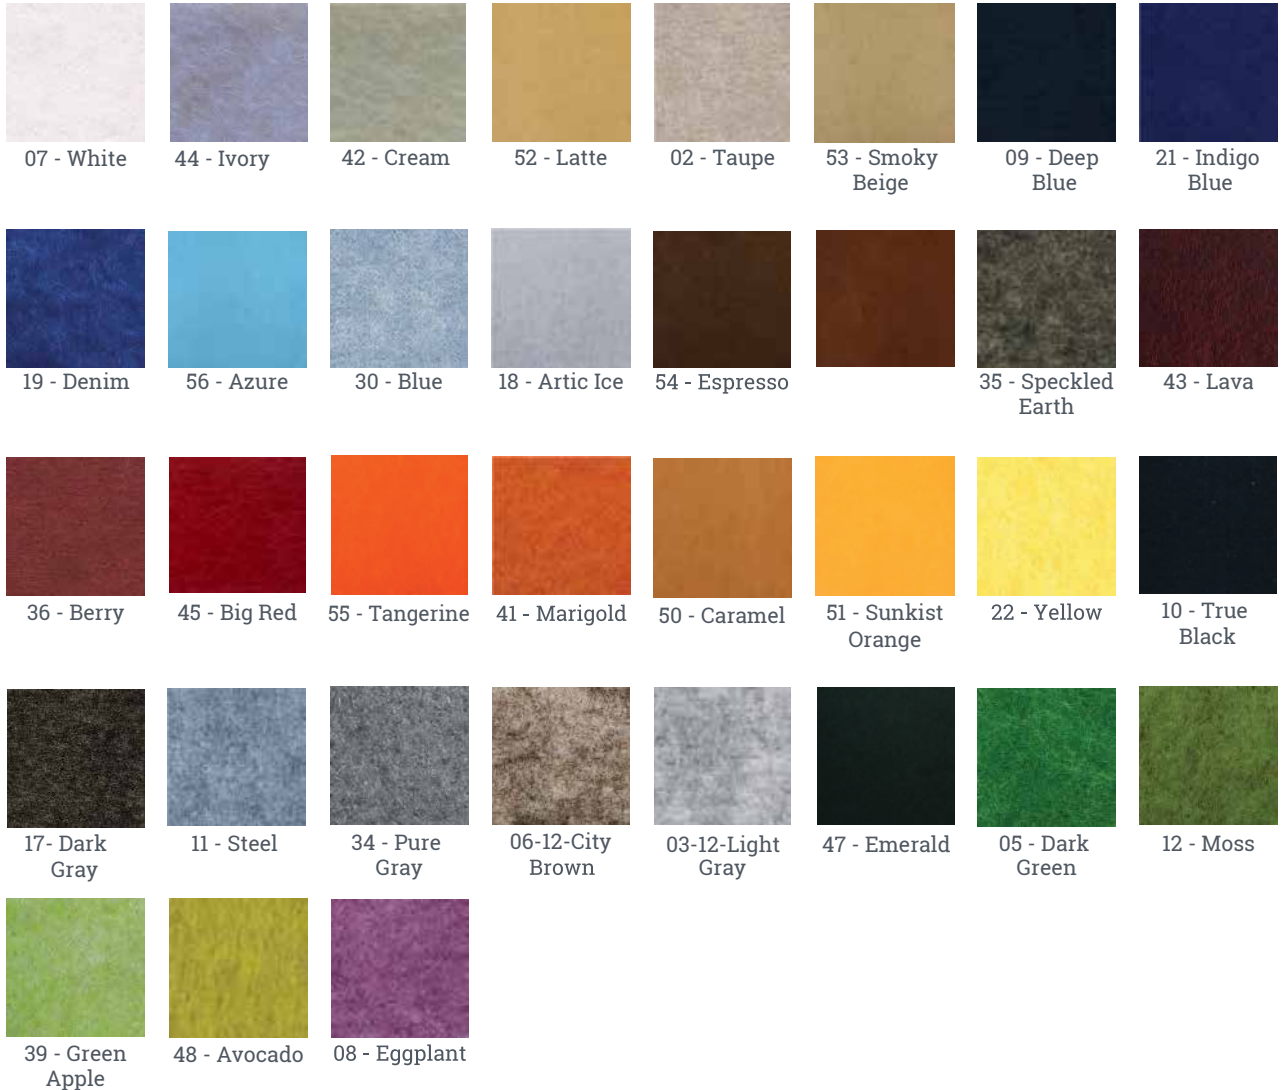

Swatches

Note: This acoustical lamp shade is constructed from two layers of 9mm PET felt. Please select a color for each layer.

We advise to use light color hue for the internal 9mm PET layer to optimize light reflection.

9mm Fella