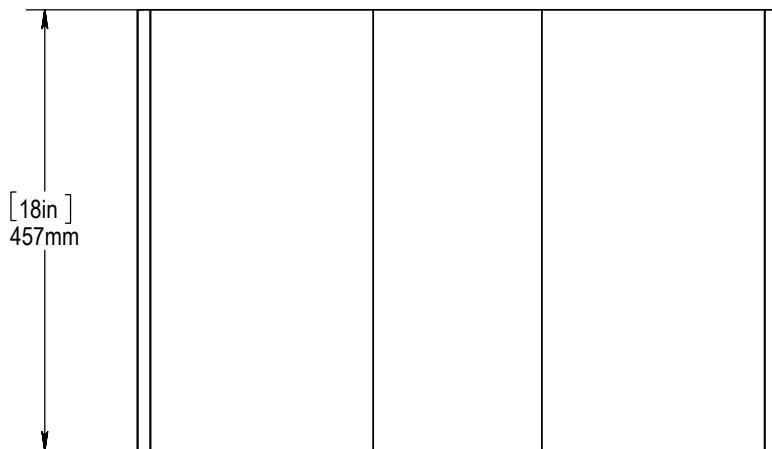

TEARDROP - MEDIUM Dimensions