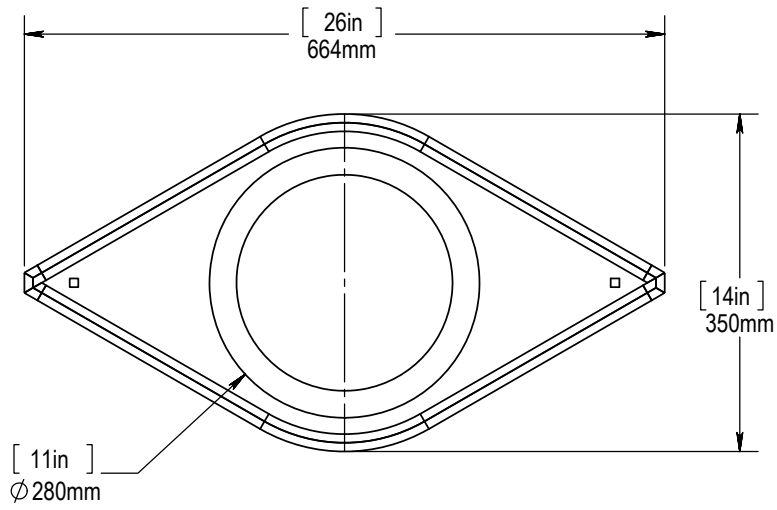

TEARDROP - MEDIUM Dimensions