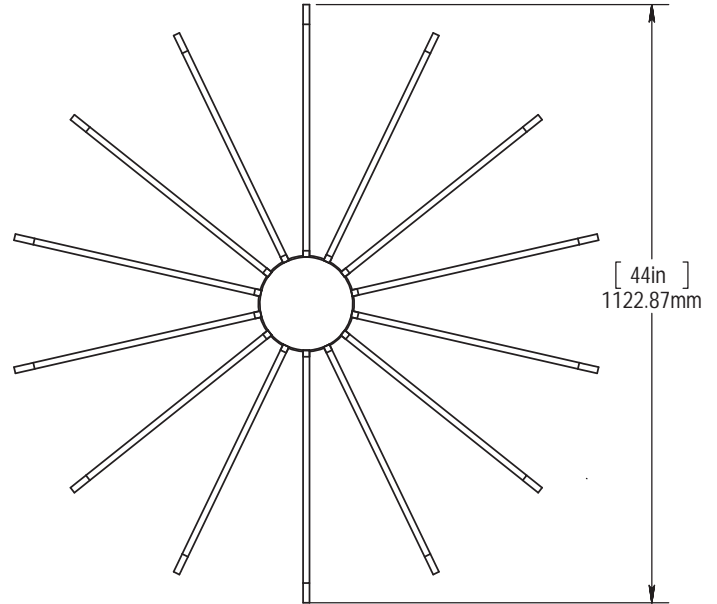

Lighting Specifications

Light Disk Size	25"H x 2.5" Diameter
Light Wattage	27W
Color Temperature	3000K
LED Dimmability	0-10V
Lumens	2426
Voltage	120V-277V
Light SKU#	PD-70925
Driver	Universal driver (120V - 277V) concealed within the canopy
Finish	Brushed Nickel; Black

Swatches

12mm Fella

03-12-Light
Gray

17-12-Dark
Gray

06-12-City
Brown

02-12-Taupe

34-12- Pure
Gray

SPOKE LIGHT - TRIANGLE

Dimensions

SPOKE LIGHT - CIRCLE

Dimensions

fräsch!

SPOKE LIGHT - RECTANGLE

Dimensions

fräschlite