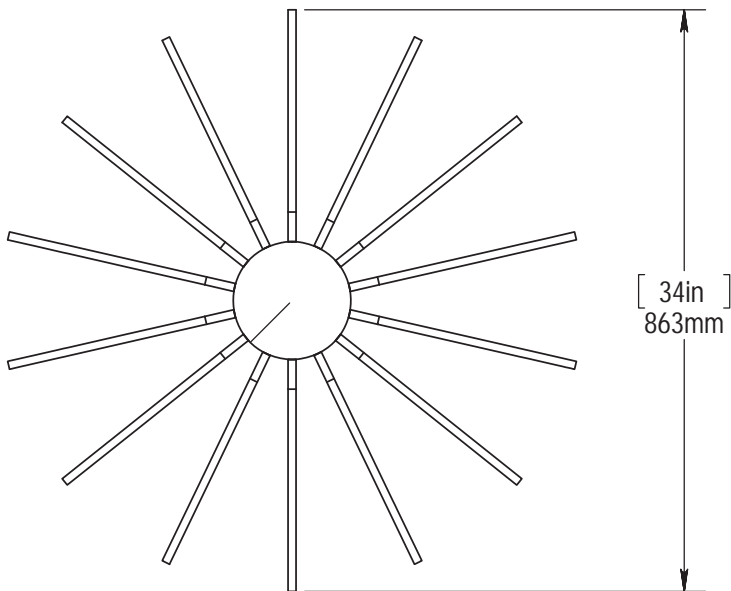

Lighting Specifications

Light Disk Size	25"H x 2.5" Diameter
Light Wattage	27W
Color Temperature	3000K
LED Dimmability	0-10V
Lumens	2426
Voltage	120V-277V
Light SKU#	PD-70925
Driver	Universal driver (120V - 277V) concealed within the canopy
Finish	Brushed Nickel; Black

Swatches

12mm Fella

03-12-Light
Gray

17-12-Dark
Gray

06-12-City
Brown

02-12-Taupe

34-12- Pure
Gray

SPOKE LIGHT - TRIANGLE

Dimensions

SPOKE LIGHT - CIRCLE

Dimensions

fräsch!

SPOKE LIGHT - RECTANGLE

Dimensions

fräschlite