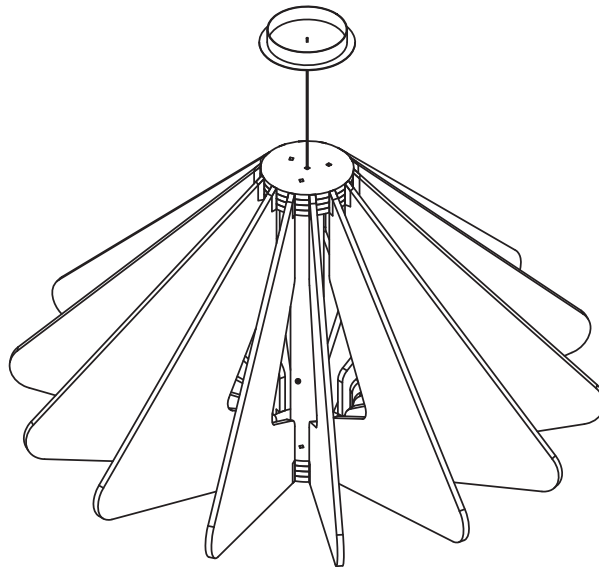

SPOKE LITE is a radial design of PET felt petals available in three shapes: ROUND, PEAR and CUBE. The multi-directional LED lighting provides adjustable illumination with soft, playful shadows.

Application	Ceiling Suspended
Styles	Triangle Circle Rectangle
Dimensions	Triangle: 43"L x 43"W x 26"H Circle: 34"L x 34"W x 26"H Rectangle: 34"L x 34"W x 18"H
Product Weight	Triangle: 10 lbs Circle: 10 lbs Rectangle: 12 lbs
Hardware	Mounting kit included with driver and canopy

Country of Origin USA

Warranty 2 Years

Installation

A detachable mounting plate can be installed with the given mounting screw to the ceiling. The junction box can be connected with a junction box screw inside the canopy. Fixture wire length is adjustable by pushing the cable gripper on the canopy and pulling the wire as desired. The actual ceiling connection depends on ceiling type and ceiling fasteners not included.

Swatches

12mm Fella

03-12-Light
Gray

17-12-Dark
Gray

06-12-City
Brown

02-12-Taupe

34-12- Pure
Gray

SPOKE LIGHT - TRIANGLE

Dimensions

SPOKE LIGHT - CIRCLE

Dimensions

fräsch!

SPOKE LIGHT - RECTANGLE

Dimensions

fräschlite