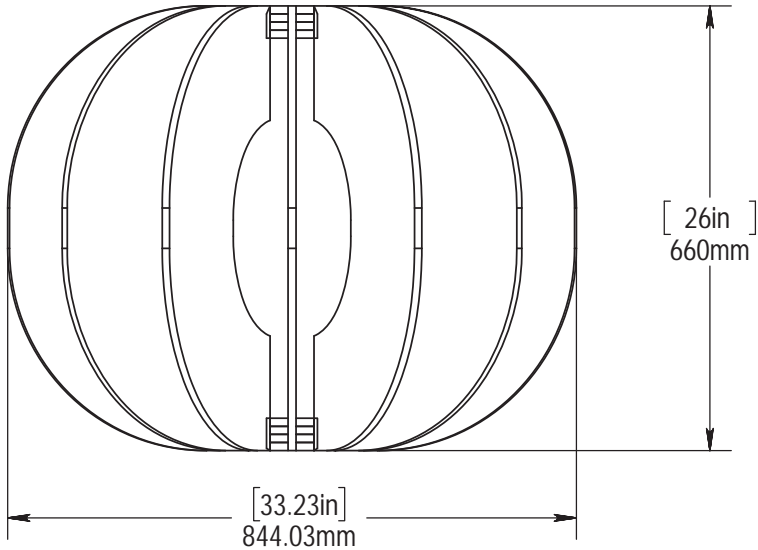

Lighting Specifications

Light Disk Size	25"H x 2.5" Diameter
Light Wattage	27W
Color Temperature	3000K
LED Dimmability	0-10V
Lumens	2426
Voltage	120V-277V
Light SKU#	PD-70925
Driver	Universal driver (120V - 277V) concealed within the canopy
Finish	Brushed Nickel; Black

Dimensions

SPOKE LIGHT - CIRCLE

Dimensions

fräsch!

SPOKE LIGHT - RECTANGLE

Dimensions

fräschlite