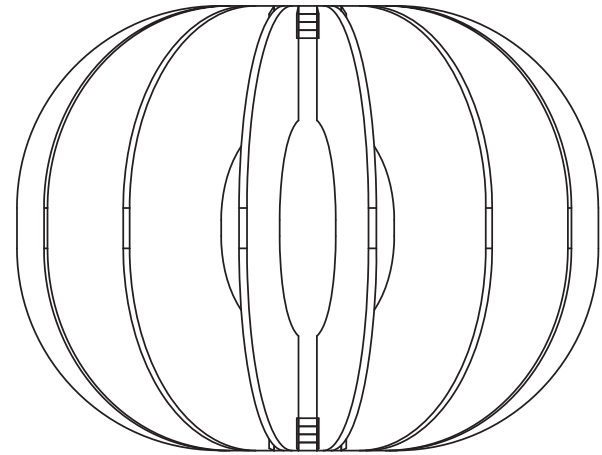

Swatches

12mm Fella

03-12-Light
Gray

17-12-Dark
Gray

06-12-City
Brown

02-12-Taupe

34-12- Pure
Gray

SPOKE LIGHT - TRIANGLE

Dimensions

SPOKE LIGHT - CIRCLE

Dimensions

fräsch!

SPOKE LIGHT - RECTANGLE

Dimensions

fräschlite