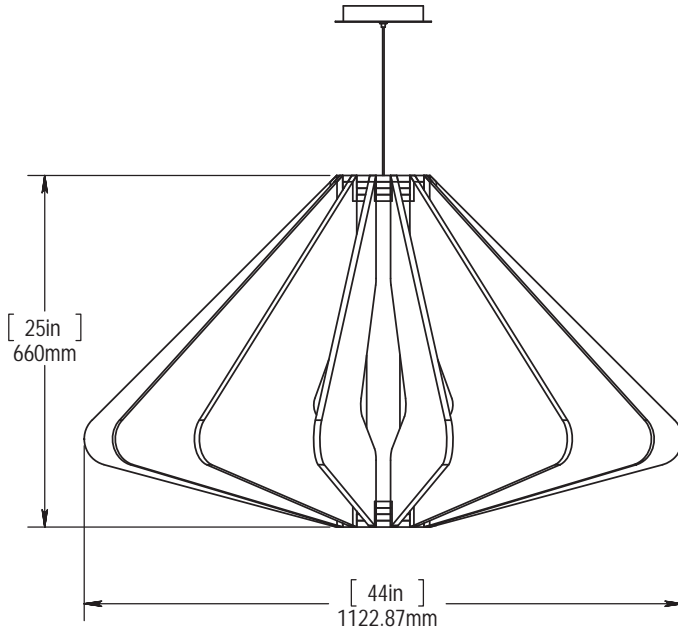

SPOKE LITE is a radial design of PET felt petals available in three shapes: ROUND, PEAR and CUBE. The multi-directional LED lighting provides adjustable illumination with soft, playful shadows.

Application	Ceiling Suspended
Styles	Triangle Circle Rectangle
Dimensions	Triangle: 43"L x 43"W x 26"H Circle: 34"L x 34"W x 26"H Rectangle: 34"L x 34"W x 18"H
Product Weight	Triangle: 10 lbs Circle: 10 lbs Rectangle: 12 lbs
Hardware	Mounting kit included with driver and canopy

Lighting Specifications

Light Disk Size	25"H x 2.5" Diameter
Light Wattage	27W
Color Temperature	3000K
LED Dimmability	0-10V
Lumens	2426
Voltage	120V-277V
Light SKU#	PD-70925
Driver	Universal driver (120V - 277V) concealed within the canopy
Finish	Brushed Nickel; Black

Country of Origin USA

Warranty 2 Years

Installation

A detachable mounting plate can be installed with the given mounting screw to the ceiling. The junction box can be connected with a junction box screw inside the canopy. Fixture wire length is adjustable by pushing the cable gripper on the canopy and pulling the wire as desired. The actual ceiling connection depends on ceiling type and ceiling fasteners not included.

Dimensions

SPOKE LIGHT - CIRCLE

Dimensions

fräsch!

SPOKE LIGHT - RECTANGLE

Dimensions

fräschlite